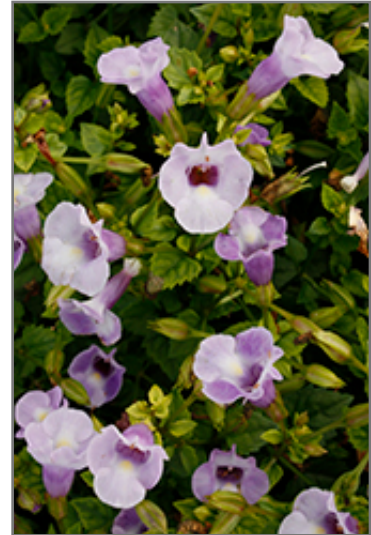

Height: 10 inches

Spread: 3 feet

Spacing: 24 inches

Sunlight: ● ●

Hardiness Zone: (annual)

Other Names: Wishbone Flower

Group/Class: Summer Wave Series

Description:

A wonderful vigorous trailing series with excellent heat and shade tolerance; silver blooms with purple throats cascade from green, toothy foliage; perfect addition to patio containers, window boxes, baskets and beds; self-cleaning and low maintenance

Ornamental Features

Summer Wave Trailing Large Silver Torenia features showy silver tubular flowers with purple centers along the stems from late spring to mid fall. Its small serrated pointy leaves remain green in color throughout the season.

Landscape Attributes

Summer Wave Trailing Large Silver Torenia is an herbaceous annual with a trailing habit of growth, eventually spilling over the edges of hanging baskets and containers. Its relatively fine texture sets it apart from other garden plants with less refined foliage.

This plant will require occasional maintenance and upkeep, and should not require much pruning, except when necessary, such as to remove dieback. It is a good choice for attracting bees and hummingbirds to your yard, but is not particularly attractive to deer who tend to leave it alone in favor of tastier treats. It has no significant negative characteristics.

Summer Wave Trailing Large Silver Torenia is recommended for the following landscape applications;

*Summer Wave Trailing Large Silver
Torenia flowers
Photo courtesy of NetPS Plant Finder*