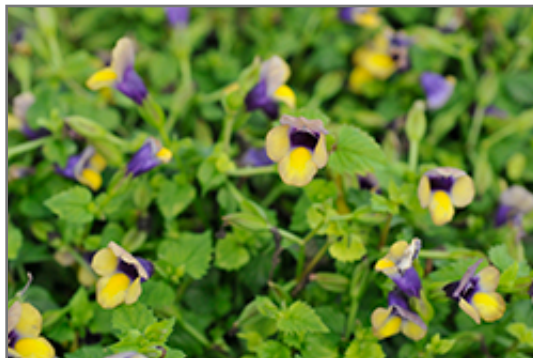

**Summer Wave® Bouquet Gold
Torenia**

Torenia 'Summer Wave Bouquet Gold'

Height: 12 inches

Spread: 20 inches

Spacing: 18 inches

Sunlight: ● ●

Hardiness Zone: (annual)

Other Names: Wishbone Flower

Group/Class: Summer Wave Series

Description:

Early flowering with a compact habit, this variety features golden yellow flowers with purple eyes sitting above green foliage; self-cleaning, great for shaded containers, hanging baskets and garden beds; well branched with excellent heat tolerance

Ornamental Features

Summer Wave Bouquet Gold Torenia features showy gold tubular flowers with purple throats along the stems from late spring to mid fall. Its small fragrant pointy leaves remain green in color throughout the season.

Landscape Attributes

Summer Wave Bouquet Gold Torenia is an herbaceous annual with a mounded form. Its relatively fine texture sets it apart from other garden plants with less refined foliage.

This plant will require occasional maintenance and upkeep, and should not require much pruning, except when necessary, such as to remove dieback. It is a good choice for attracting bees and hummingbirds to your yard, but is not particularly attractive to deer who tend to leave it alone in favor of tastier treats. It has no significant negative characteristics.

Summer Wave Bouquet Gold Torenia is recommended for the following landscape applications;

*Summer Wave Bouquet Gold Torenia flowers
Photo courtesy of NetPS Plant Finder*