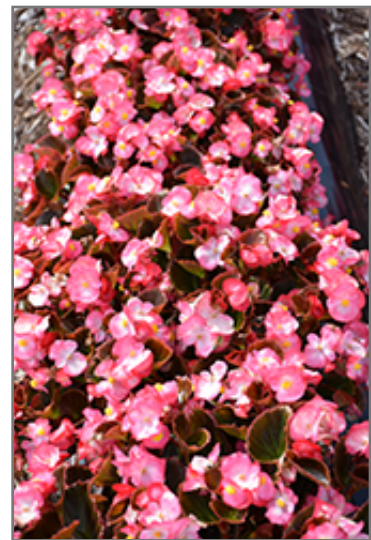

Senator IQ Rose Bicolor in bloom
Photo courtesy of NetPS Plant Finder