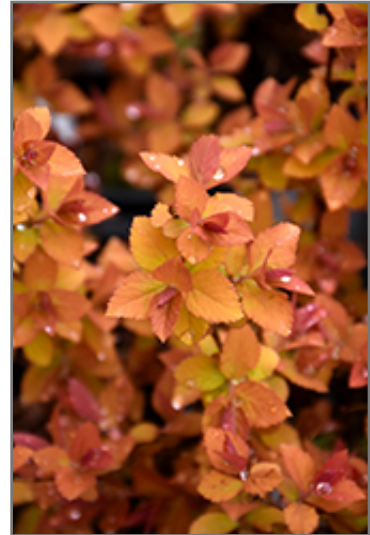

- Mass Planting
- General Garden Use

Planting & Growing

Double Play Big Bang Spirea will grow to be about 3 feet tall at maturity, with a spread of 3 feet. It tends to fill out right to the ground and therefore doesn't necessarily require facer plants in front. It grows at a fast rate, and under ideal conditions can be expected to live for approximately 20 years.

This shrub should only be grown in full sunlight. It prefers to grow in average to moist conditions, and shouldn't be allowed to dry out. It is not particular as to soil type or pH. It is highly tolerant of urban pollution and will even thrive in inner city environments. This particular variety is an interspecific hybrid.

*Double Play Big Bang Spirea foliage
Photo courtesy of NetPS Plant Finder*