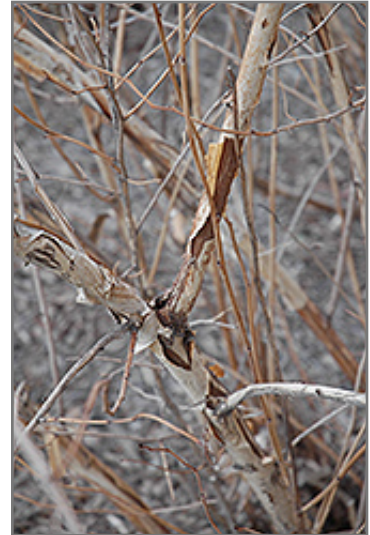

- Accent
- Mass Planting
- Hedges/Screening
- General Garden Use

Planting & Growing

Diablo Ninebark will grow to be about 8 feet tall at maturity, with a spread of 8 feet. It has a low canopy, and is suitable for planting under power lines. It grows at a medium rate, and under ideal conditions can be expected to live for approximately 30 years.

This shrub does best in full sun to partial shade. It is very adaptable to both dry and moist locations, and should do just fine under average home landscape conditions. It is not particular as to soil type or pH. It is highly tolerant of urban pollution and will even thrive in inner city environments. This is a selection of a native North American species.

Diablo Ninebark bark
Photo courtesy of NetPS Plant Finder